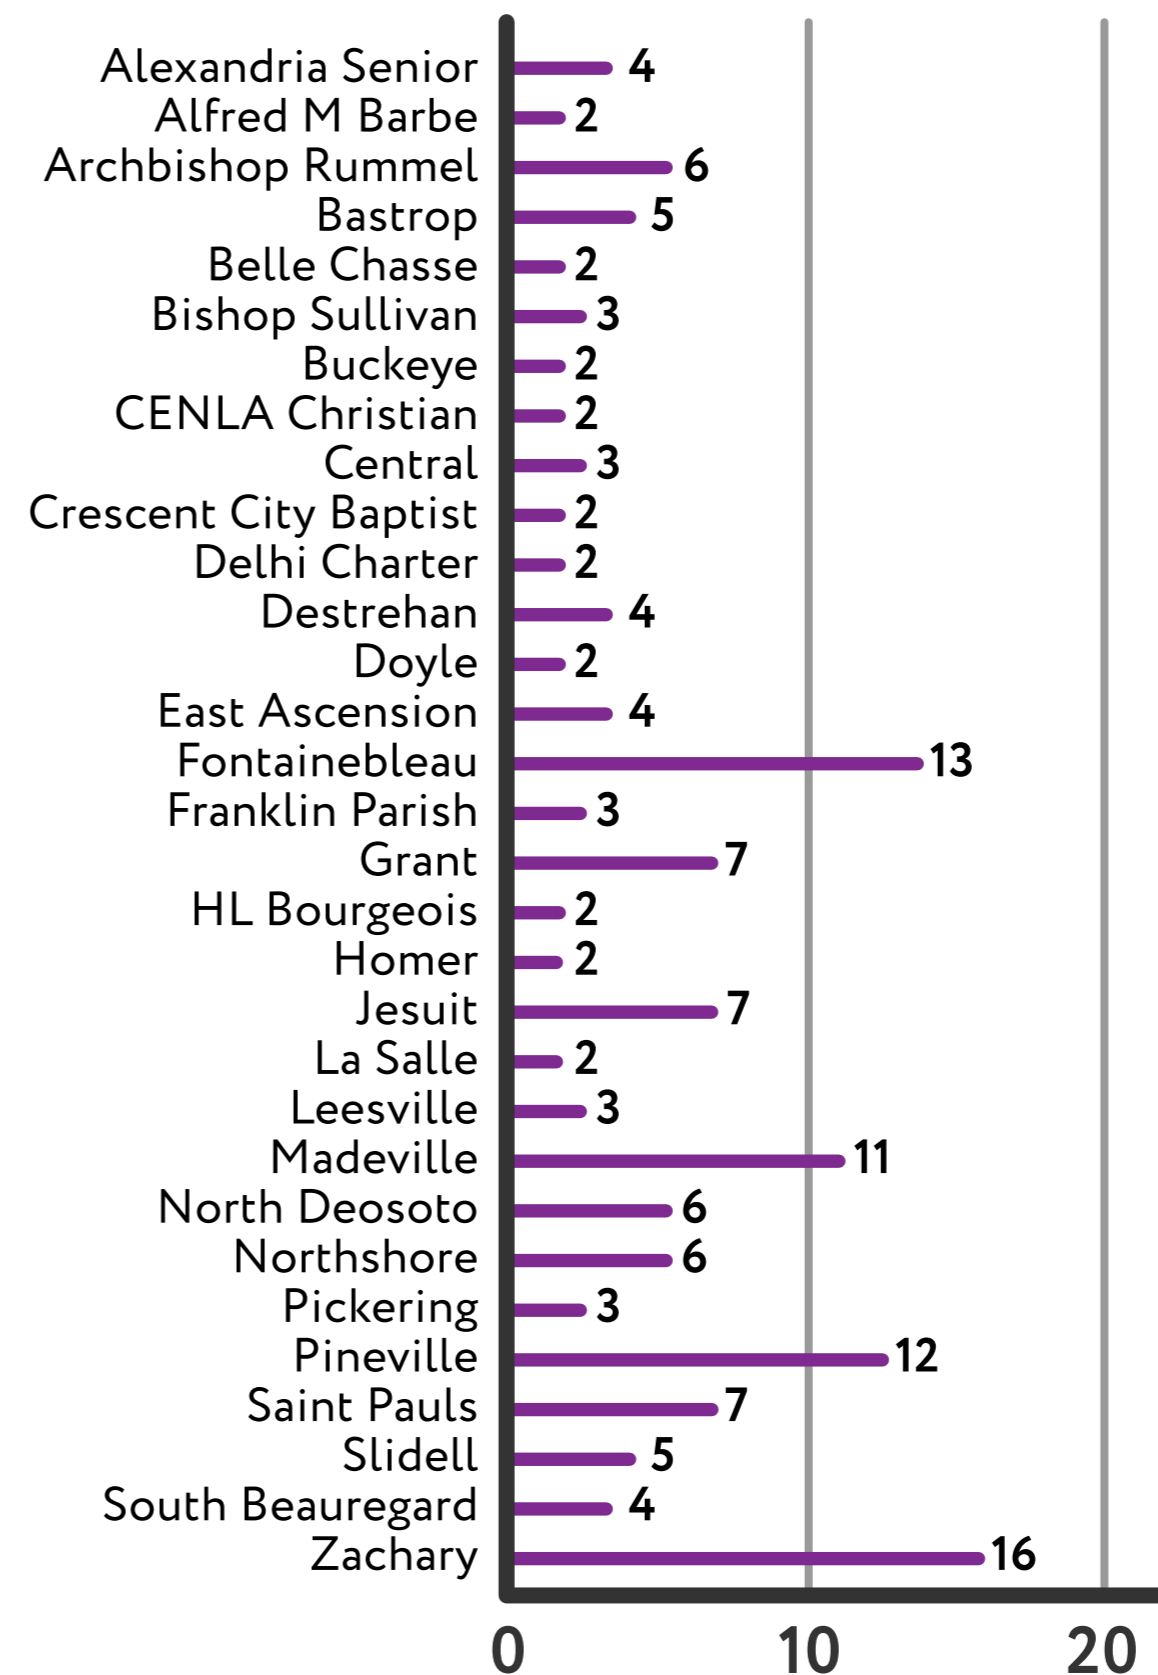

NON-CYBER.ORG PARTNER SCHOOLS

For the purposes of the pilot study, a CYBER.ORG partner school is defined as having at least 1 teacher with access to CYBER.ORG's curriculum library.