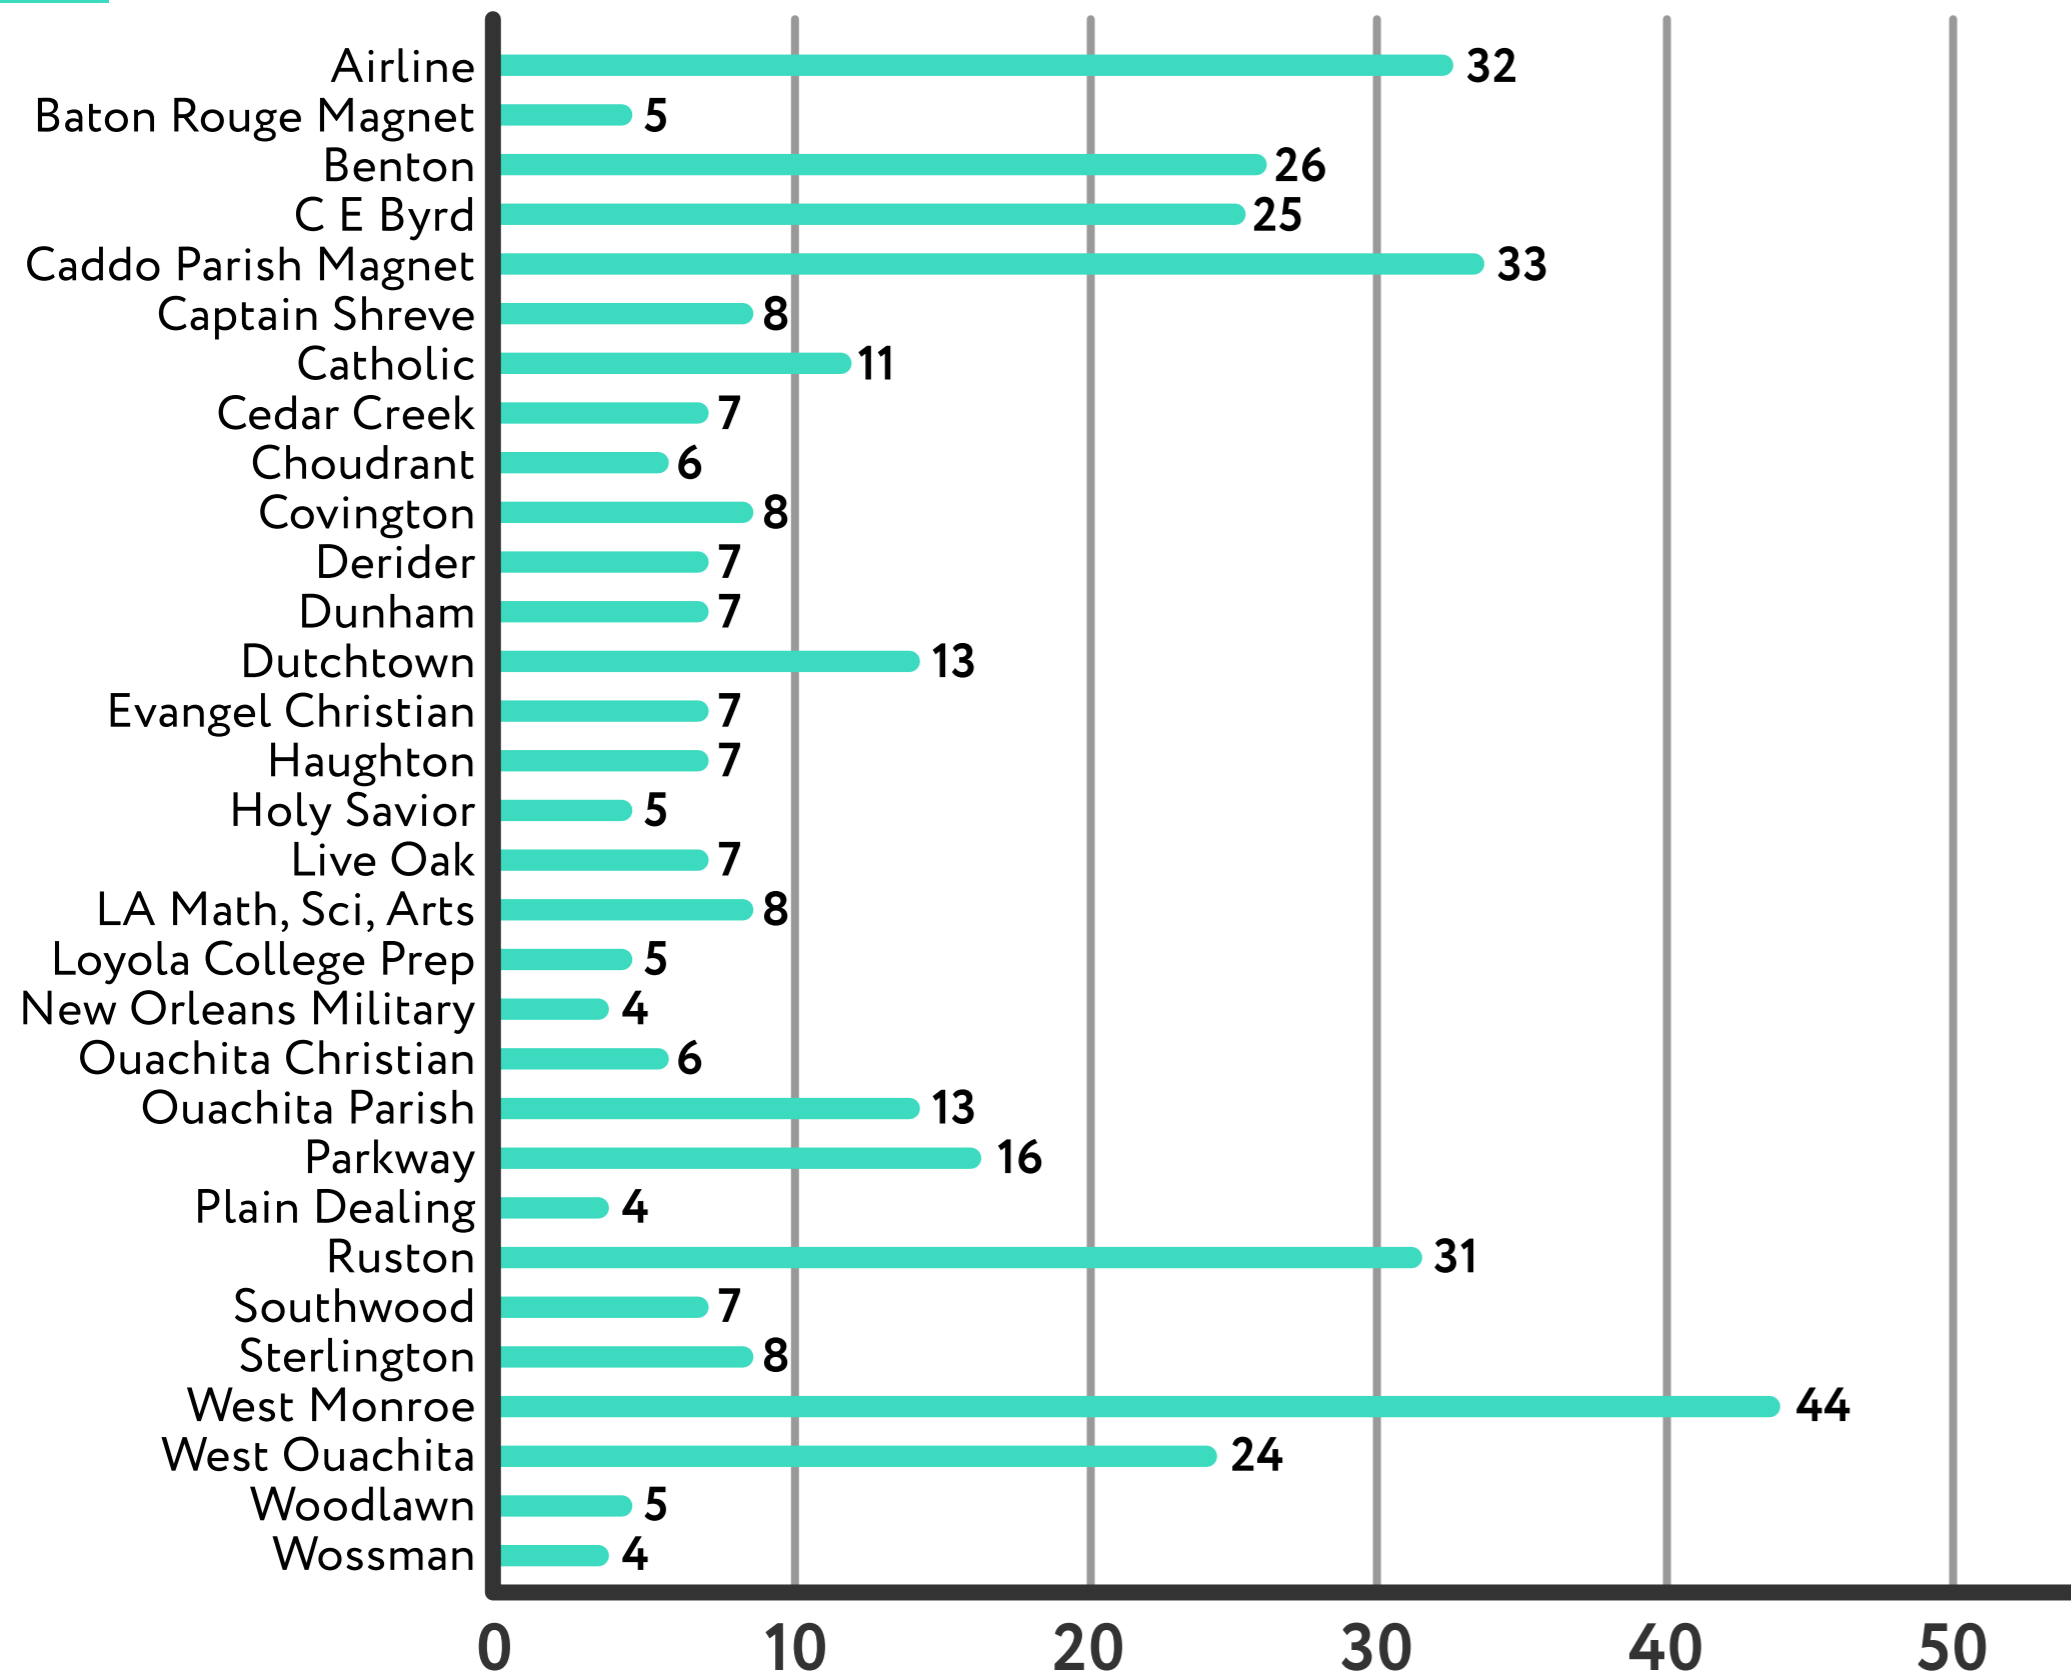

2014 - 2018 Louisiana Tech University Enrollment in Cyber Engineering, Computer Science, & Computer Information Systems

CYBER.ORG PARTNER SCHOOLS